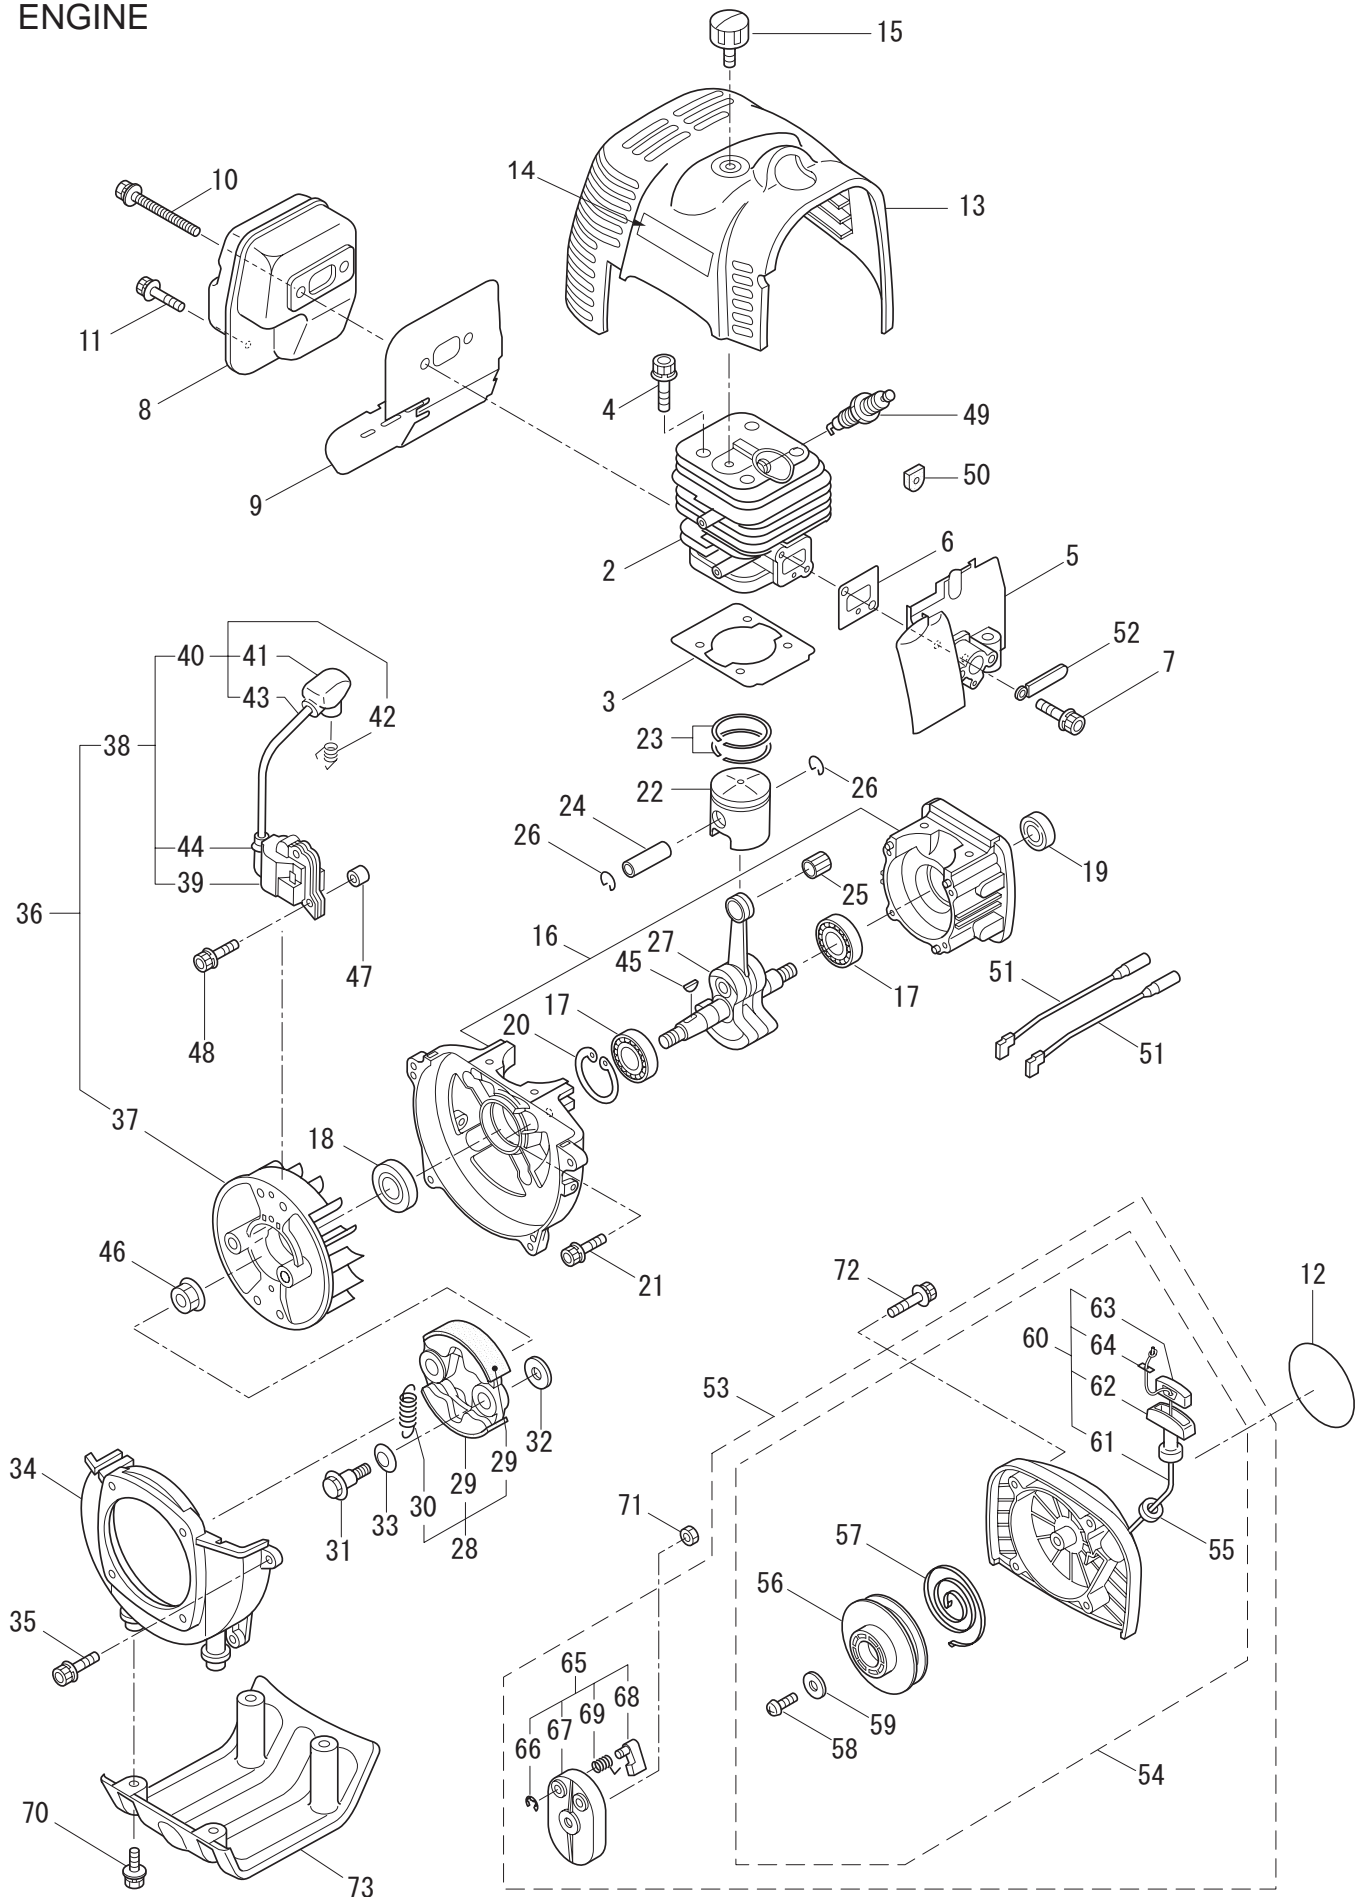

3.BC4320H
ENGINE

Ref. No.	Part No.	Part Name	Q'ty	Remarks
3-1	858134	Engine	1	NE420/02
3-2	282257	Cylinder	1	New gasket required
3-3	282259	Gasket	1	
3-4	261612	Cap Screw	4	M5x30
3-5	282261	Insulator	1	New gasket required
3-6	282262	Gasket	1	
3-7	267290	Cap Screw	2	M5x20
3-8	282264	Muffler Comp.	1	
3-9	282271	Gasket	1	
3-10	266713	Cap Screw	2	M5x60
3-11	283315	Screw	1	M5x12W-12
3-12	283456	Label	1	MARUYAMA NE420
3-13	282274	TopCover	1	
3-14	262714	Label	1	MARUYAMA
3-15	262556	Knob	1	
3-16	282277	Crankcase	1	
3-17	262658	Bearing	2	#6202C3
3-18	262660	Oil Seal	1	TC15357
3-19	262565	Oil Seal	1	ISCD15257
3-20	012380	Snap Ring	1	#35
3-21	261612	Cap Screw	4	M5x30
3-22	265227	Piston	1	
3-23	262476	Piston Ring	2	(2)Required
3-24	262749	Piston Pin	1	
3-25	262659	Bearing,Needle	1	KTV111414EG01B2
3-26	262479	Clip,Piston Pin	2	
3-27	283038	Crankshaft/Conn.RodAss'y	1	
3-28	282743	Clutch Ass'y	1	Incl.29,30
3-29	282624	Clutch Shoe	2	(2)required
3-30	263617	Spring,Clutch	1	2.3-44.8L
3-31	282321	Cap Screw	2	M8x1.25
3-32	262683	Washer	2	8x22x1.2
3-33	262682	Wave Washer	2	
3-34	282285	FanCover	1	
3-35	261250	Cap Screw	4	M5x20
3-36	282287	Magneto Ass'y	1	Incl.37-44
3-37	282288	Rotor/Fan	1	
3-38	282289	Ignition Coil Ass'y	1	Incl.39-44
3-39	267572	Coil	1	
3-40	282290	Spark Plug Wire Ass'y	1	Incl.41-43
3-41	282292	Plug Boot	1	
3-42	261075	Connector	1	
3-43	282291	Spark Plug Wire	1	
3-44	261072	Cap	1	
3-45	261076	Woodruff Key	1	3x10