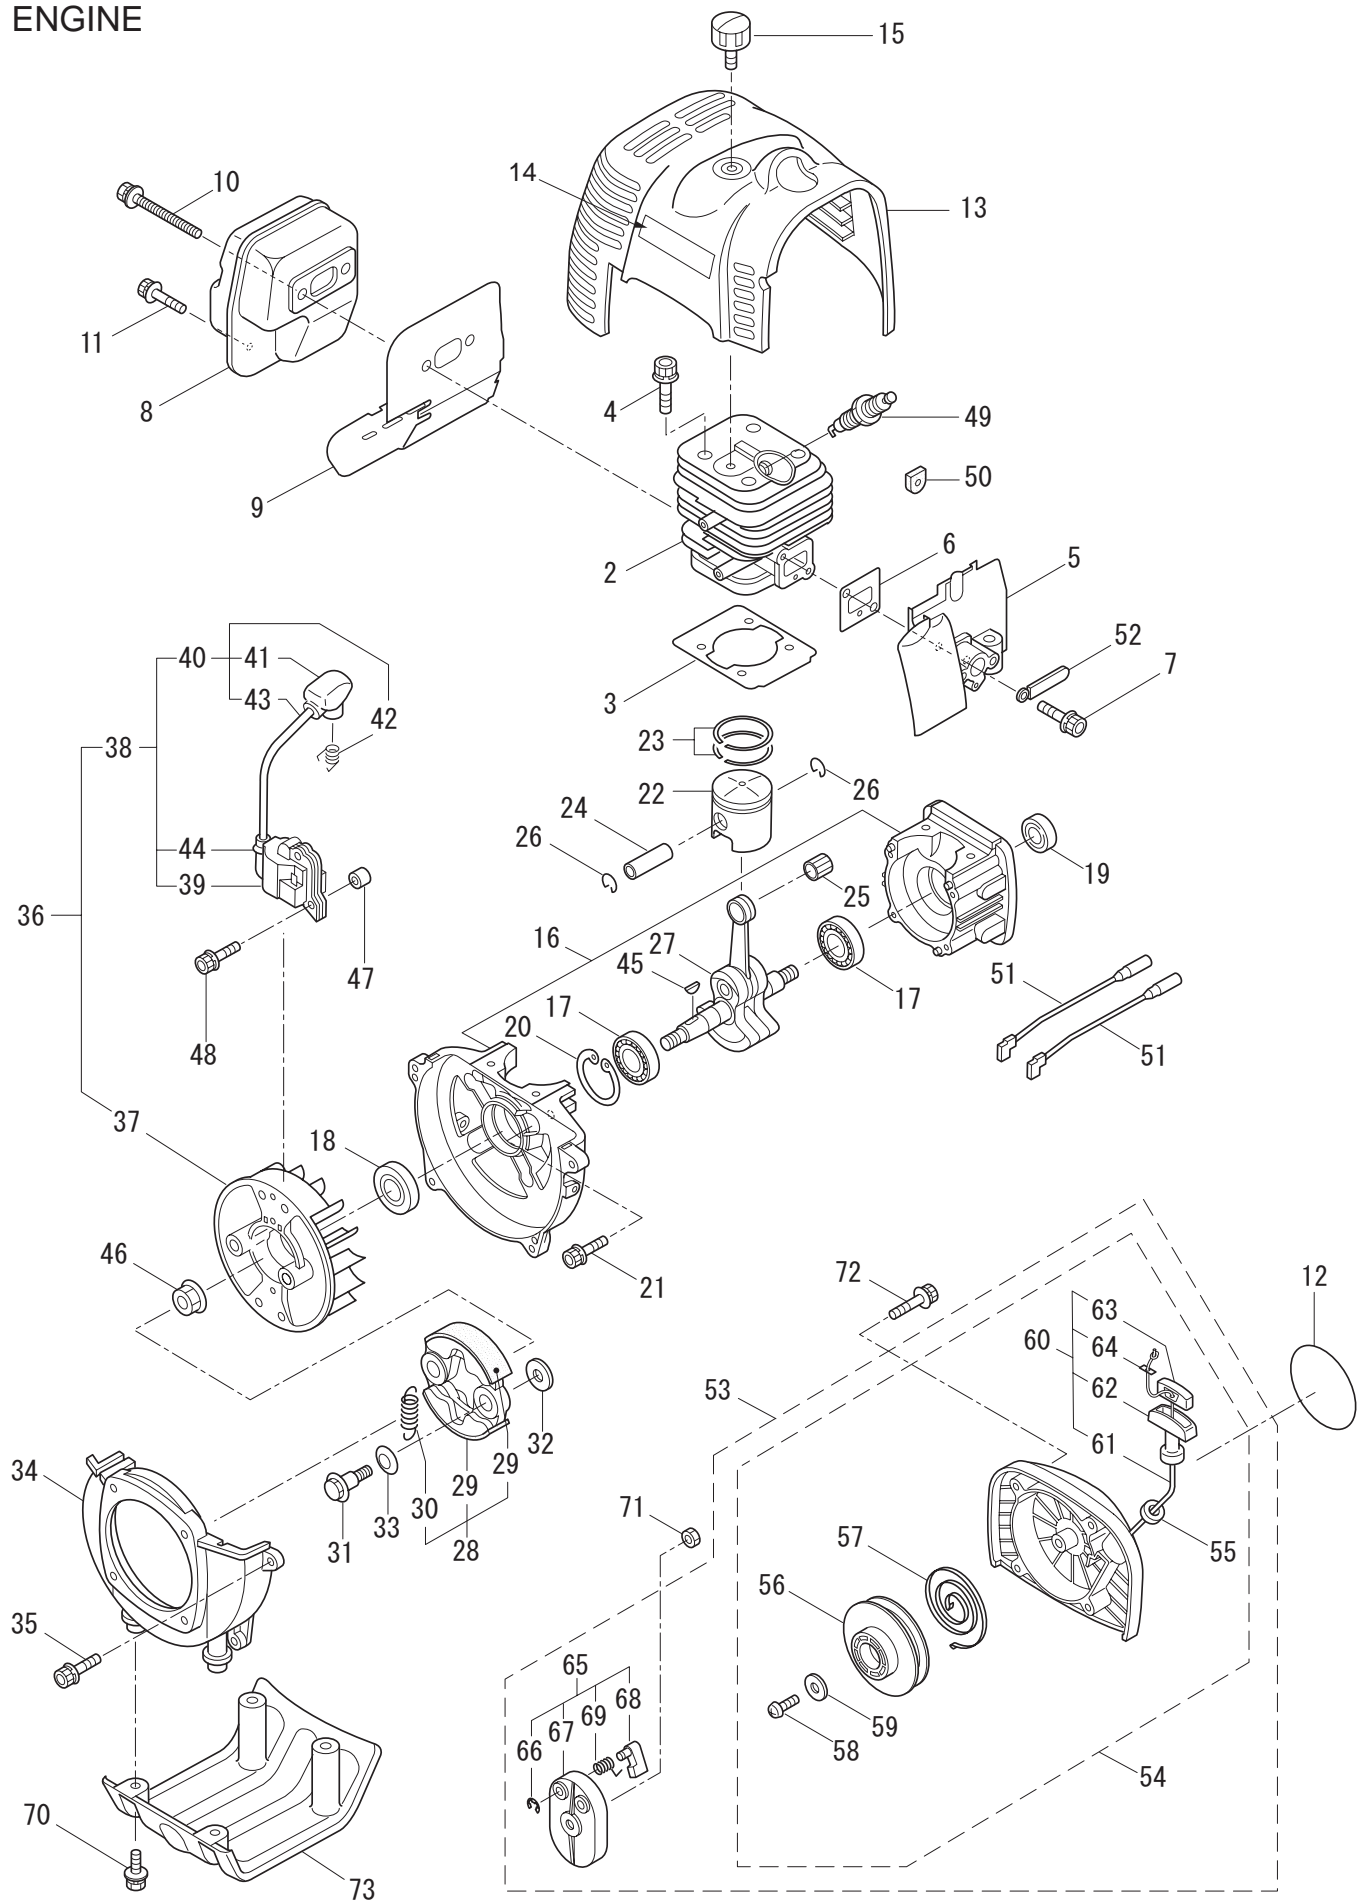

2. BC4320H  
GEARCASE

Ref. No.	Part No.	Part Name	Q'ty	Remarks
2-1	219645	Gearcase Ass'y	1	Incl.2-19
2-2	219646	Gearcase	1	
2-3	089884	Bolt	1	M8x10
2-4	092556	Bolt	1	M6x30
2-5	210560	Bearing	1	#609
2-6	227102	Gear Set	1	
2-7	217057	Blade Shaft	1	
2-8	022009	Bearing	1	#6002
2-9	016732	Snap Ring	1	#32
2-10	212394	Collar	1	15x22x8L
2-11	211818	Oil Seal	1	D22 32 6
2-12	014490	Bearing	1	#6000
2-13	106933	Bearing	1	#6000Z
2-14	014210	Snap Ring	1	#10
2-15	054676	Snap Ring	1	#26
2-16	217060	Boss Adapter	1	
2-17	217061	Clamping Washer	1	
2-18	210308	Stabilizer	1	
2-19	215610	Bolt	1	M8x22,Counterclockwise
2-20	089747	Bolt	1	M6x12
2-21	210418	Box Spanner	1	13x19x(+)
2-22	022865	Double-endedWrench	1	8x10
2-23	210181	LeverHandle	1	3.5x170L
2-24	227910	3-Teeth Blade	1	
2-25	228546	Instruction Manual	1	

### 3. BC4320H ENGINE

Ref. No.	Part No.	Part Name	Q'ty	Remarks
3-46	262731	Nut,Rotor	1	M10
3-47	280381	Spacer	2	
3-48	261256	Cap Screw	2	M4x25
3-49	261200	Spark Plug	1	NGK BPM6Y
3-50	281172	Grommet	1	
3-51	267492	Lead	2	130L
3-52	264588	Clamp	1	
3-53	282717	Recoil Starter Ass'y	1	Incl.54-69
3-54	282499	Starter Ass'y	1	Incl.55-64
3-55	280548	Collar	1	
3-56	282720	Reel	1	
3-57	282721	Spiral Spring	1	
3-58	282722	Set Screw	1	
3-59	282723	Washer	1	
3-60	282724	Starter Rope Ass'y	1	Incl.61-64
3-61	282725	Starter Rope	1	
3-62	282726	Starter Grip	1	
3-63	282728	Cap	1	
3-64	282187	Stopper	1	
3-65	282718	Starter Pulley Ass'y	1	Incl.66-69
3-66	282759	E-Ring	1	
3-67	282729	Starter Pulley	1	
3-68	282730	Pawl	1	
3-69	282758	Return Spring	1	
3-70	281714	Cap Screw	4	M5x20
3-71	081040	Nut	1	M8
3-72	267191	Cap Screw	4	M5x16
3-73	282317	Stand	1	