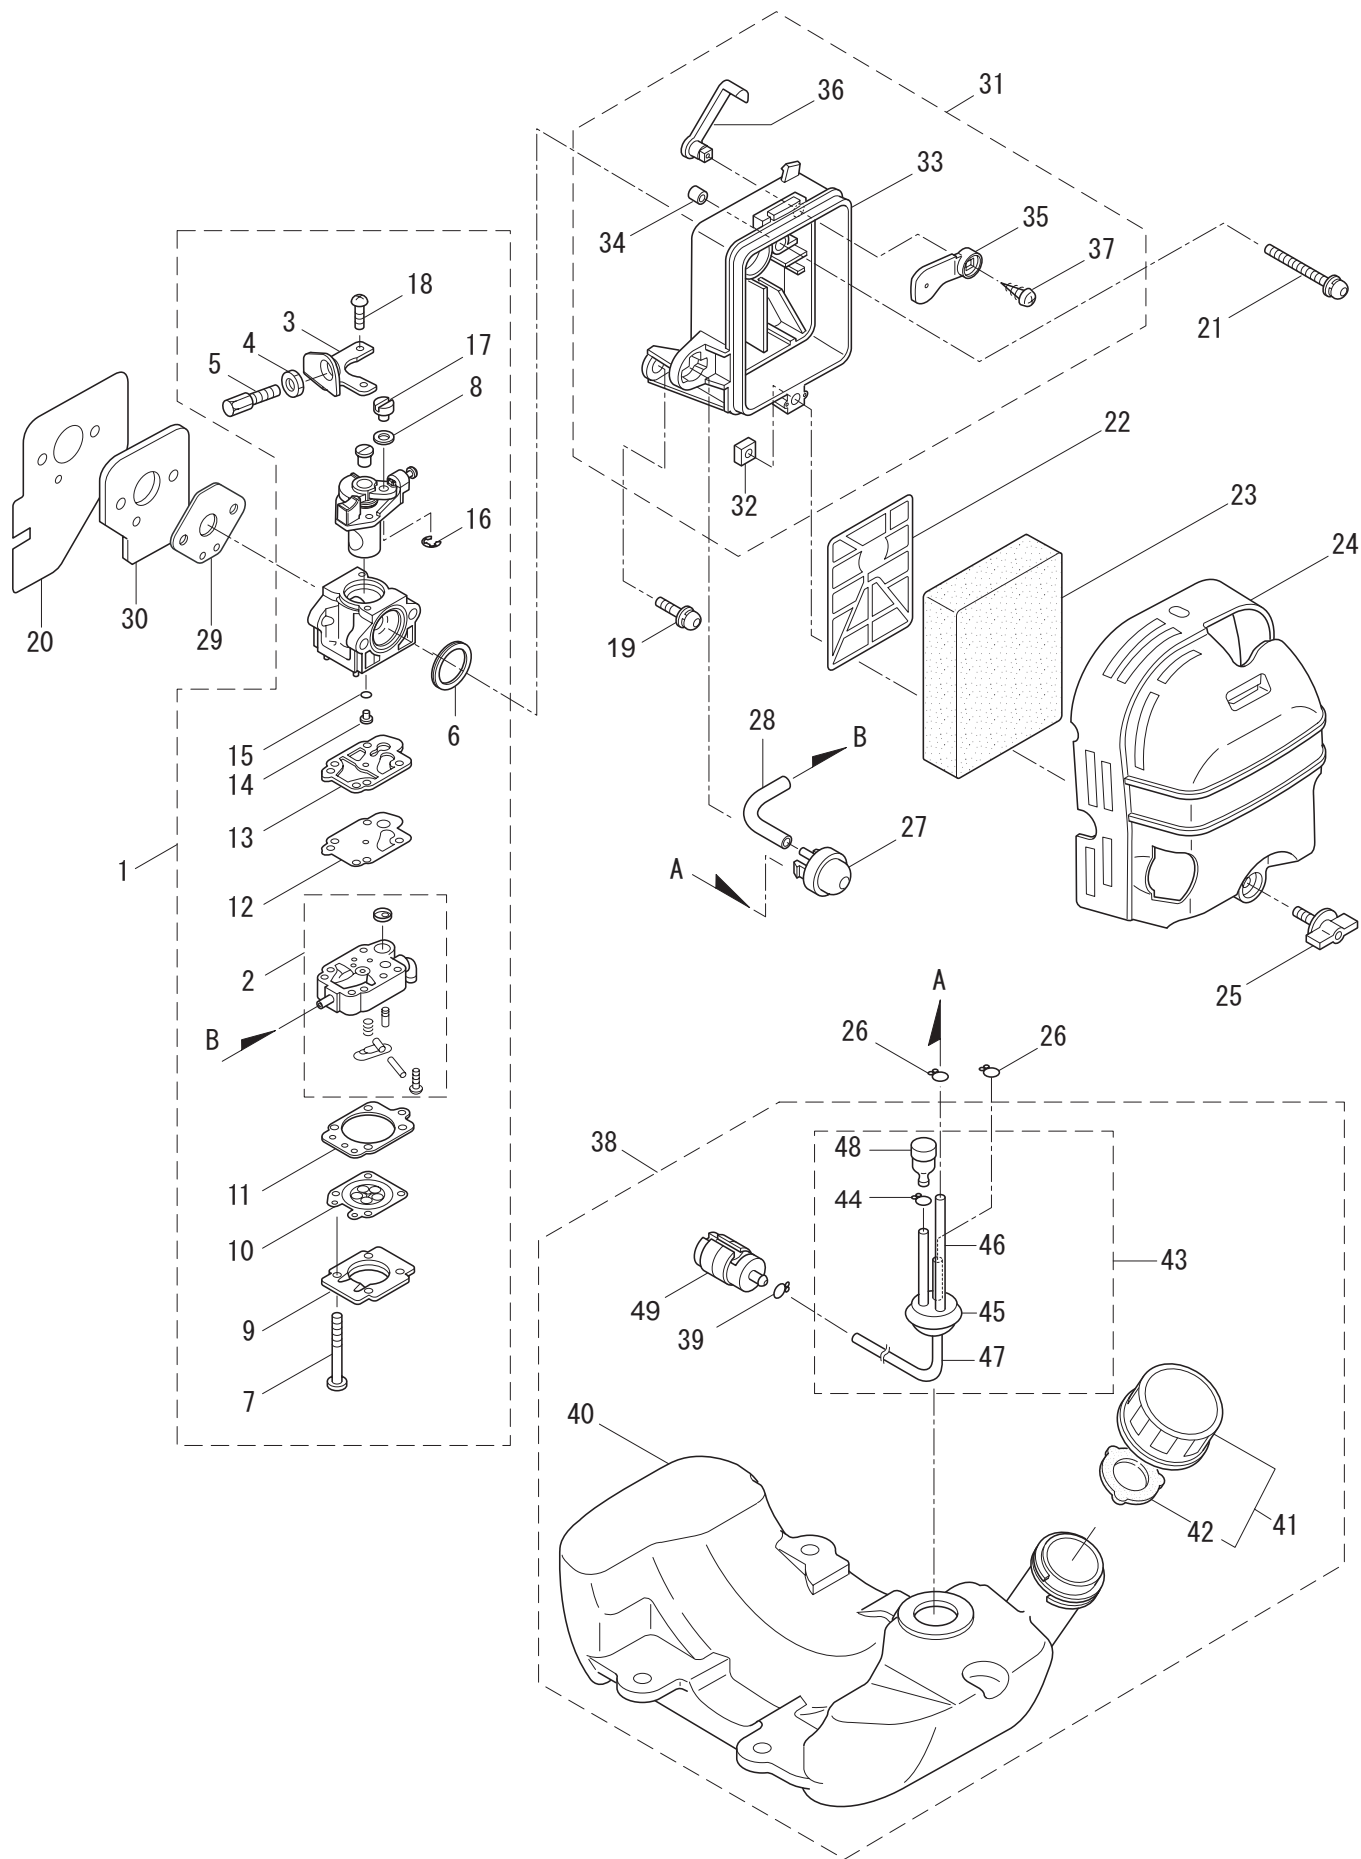

4. BC4320H
CARBURETOR, FUELTANK

Ref. No.	Part No.	Part Name	Q'ty	Remarks
4-1	282298	Carburetor Ass'y	1	Incl.2-18 New gasket required
4-2	283124	Pump Body	1	
4-3	264677	Bracket	1	
4-4	261878	Nut	1	
4-5	263994	Adapter	1	
4-6	261657	Packing	1	
4-7	263737	Screw	4	
4-8	264678	Washer	1	
4-9	263726	Cover Plate	1	
4-10	268501	Diaphragm,Meterring	1	
4-11	263727	Gasket	1	
4-12	262994	Diaphragm,Fuel Pump	1	
4-13	282576	Gasket	1	
4-14	283125	Main Jet	1	
4-15	261871	O-Ring	1	
4-16	261876	E-Ring	1	
4-17	261658	Swivel	1	
4-18	261875	Screw	2	
4-19	264807	Cap Screw	1	M5x16
4-20	283087	Gasket	1	
4-21	262720	Cap Screw	2	M5x55
4-22	282481	Plate	1	
4-23	282306	Element	1	
4-24	282307	CleanerCover	1	
4-25	281438	Knob	1	
4-26	261117	Clip	2	
4-27	282299	Pump	1	
4-28	282512	Fuel Pipe	1	
4-29	282301	Gasket	1	
4-30	283086	Divider	1	
4-31	282302	Case Ass'y	1	Incl.32-37
4-32	269423	Nut	1	
4-33	282303	Case Body	1	
4-34	282484	Sleeve	3	
4-35	282304	Valve	1	
4-36	282305	Lever	1	
4-37	269032	Screw	1	
4-38	283487	Fuel Tank Ass'y	1	Incl.39-49
4-39	261117	Clip	1	
4-40	282310	Fuel Tank	1	
4-41	269201	Fuel Tank Cap Ass'y	1	Incl.42
4-42	269377	Gasket	1	
4-43	282312	Fuel Pipe Ass'y	1	Incl.44-48
4-44	261117	Clip	1	
4-45	268065	Grommet	1