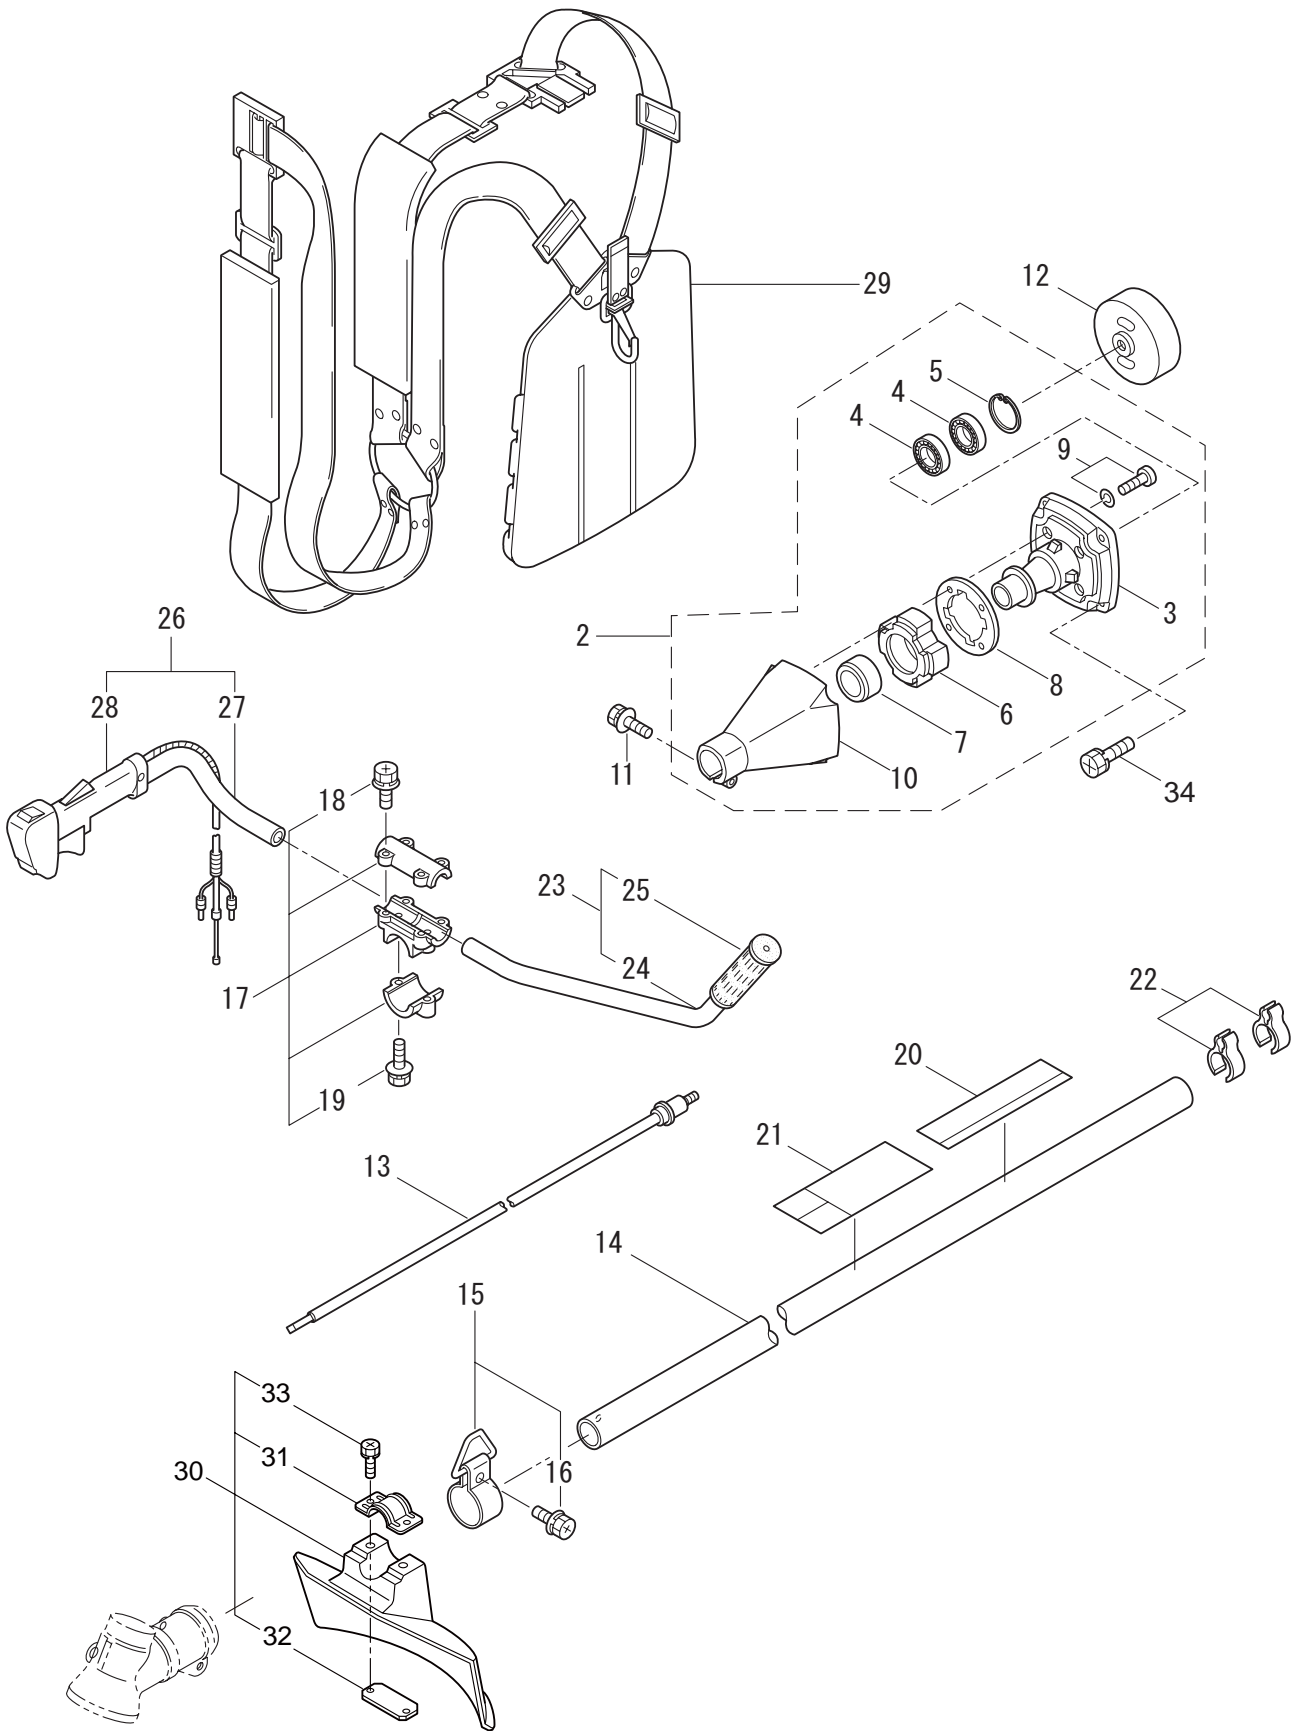

### CONTENTS

1. MAIN BODY .....	1 ~ 2
2. GEARCASE .....	3 ~ 4
3. ENGINE .....	5 ~ 8
4. CARBURETOR, FUEL TANK .....	9 ~ 12

2007. 07.

**MARUYAMA**

P/N 522438

1. BC4320H  
MAIN BODY

Ref. No.	Part No.	Part Name	Q'ty	Remarks
1-1	363293	BC4320H	1	
1-2	228329	Clutch Case Ass'y	1	Incl.3-10
1-3	227729	Bearing Case	1	
1-4	140474	Bearing	2	#6202ZZ
1-5	012380	Snap Ring	1	#35
1-6	217045	Buffer (A)	1	
1-7	217046	Buffer (B)	1	
1-8	217047	Washer	1	
1-9	092033	Screw	4	M5x15
1-10	227728	Driveshaft Tube Adapter	1	
1-11	092556	Bolt	1	M6x30
1-12	211203	Clutch Drum	1	
1-13	217897	Driveshaft Ass'y	1	
1-14	217900	Driveshaft Tube	1	
1-15	217850	Hanging Bracket Ass'y	1	Incl.16
1-16	092548	Bolt	1	M5x15
1-17	217638	Bracket Ass'y	1	Incl.18,19
1-18	092554	Bolt	4	M6x25
1-19	092556	Bolt	2	M6x30
1-20	228542	Label	1	BC4320H
1-21	213750	Label	1	Caution
1-22	219161	Wire Guide	2	
1-23	228398	Handle Ass'y-Left	1	Incl.24,25
1-24	228399	Handle (A)	1	
1-25	226512	Grip	1	
1-26	228400	Handle Ass'y-Right	1	Incl.27,28
1-27	228401	Handle (B)	1	
1-28	223157	Throttle Trigger 1-28B Solo Cavo Gas 223991	1	
1-29	219612	Hanging Strap Ass'y	1	
1-30	219873	Safety Cover Ass'y	1	Incl.31-33
1-31	219874	Bracket	1	
1-32	210313	Threaded Bracket	1	
1-33	092555	Bolt	2	M6x30
1-34	092552	Bolt	4	M6x20