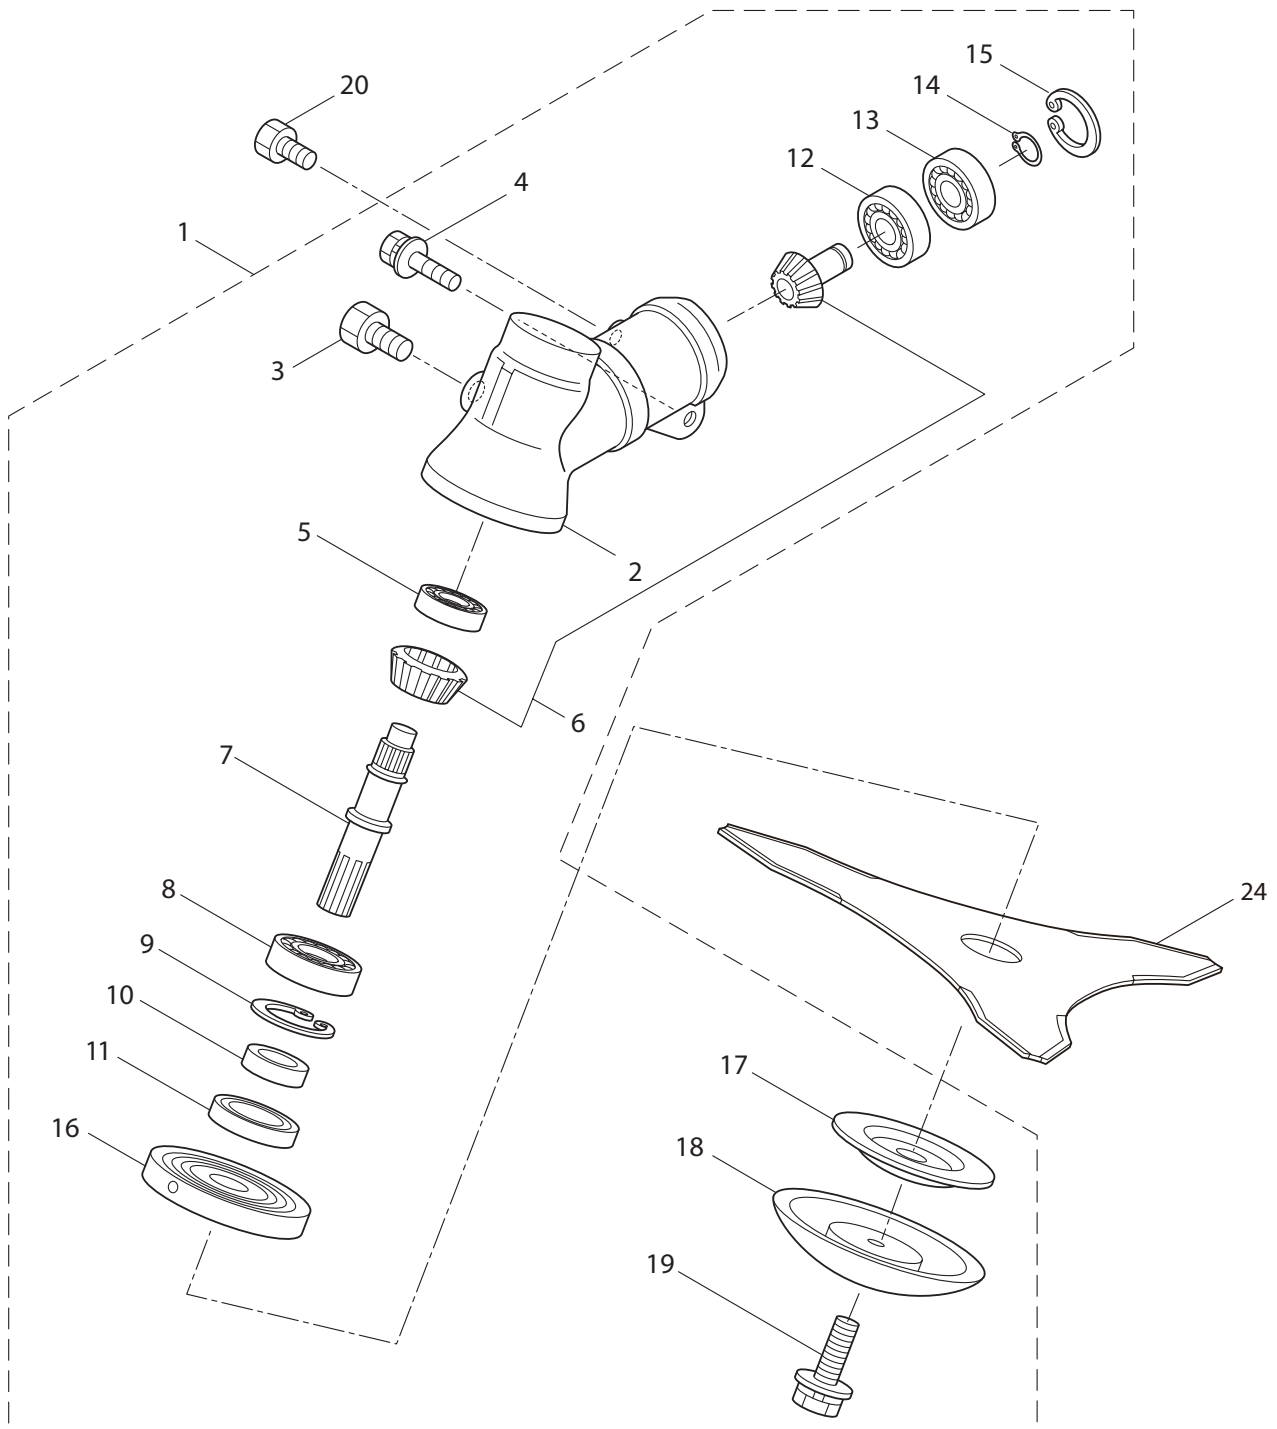

2. BC4320H
GEARCASE

Ref. No.	Part No.	Part Name	Q'ty	Remarks
2-1	219645	Gearcase Ass'y	1	Incl.2-19
2-2	219646	Gearcase	1	
2-3	089884	Bolt	1	M8x10
2-4	092556	Bolt	1	M6x30
2-5	210560	Bearing	1	#609
2-6	227102	Gear Set	1	
2-7	217057	Blade Shaft	1	
2-8	022009	Bearing	1	#6002
2-9	016732	Snap Ring	1	#32
2-10	212394	Collar	1	15x22x8L
2-11	211818	Oil Seal	1	D22 32 6
2-12	014490	Bearing	1	#6000
2-13	106933	Bearing	1	#6000Z
2-14	014210	Snap Ring	1	#10
2-15	054676	Snap Ring	1	#26
2-16	217060	Boss Adapter	1	
2-17	217061	Clamping Washer	1	
2-18	210308	Stabilizer	1	
2-19	215610	Bolt	1	M8x22,Counterclockwise
2-20	089747	Bolt	1	M6x12
2-21	210418	Box Spanner	1	13x19x(+)
2-22	022865	Double-endedWrench	1	8x10
2-23	210181	LeverHandle	1	3.5x170L
2-24	227910	3-Teeth Blade	1	
2-25	228546	Instruction Manual	1