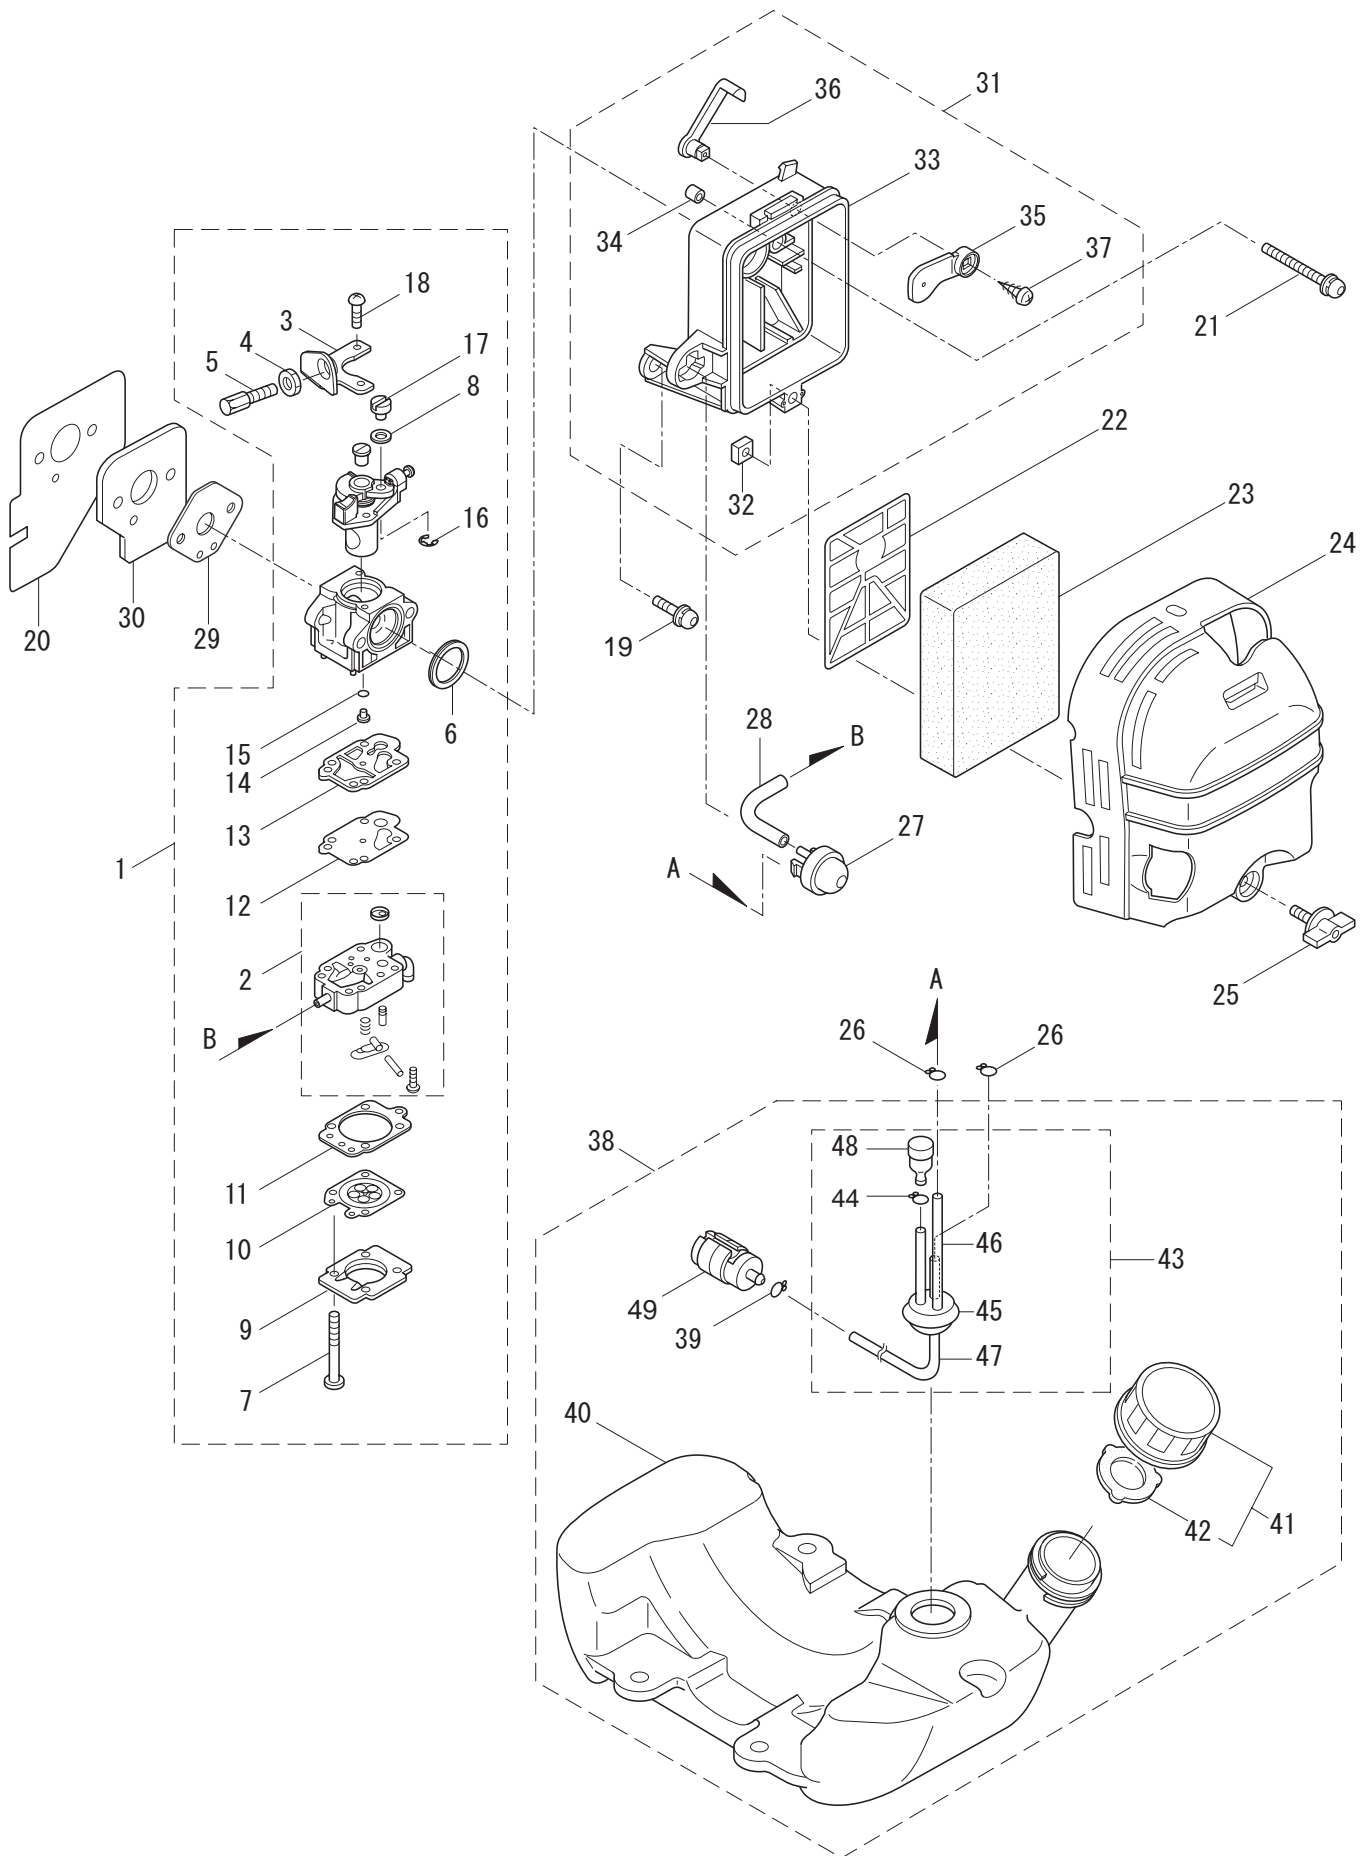

4. BC4320H
CARBURETOR, FUELTANK

Ref. No.	Part No.	Part Name	Q'ty	Remarks
4-46	282511	Return Pipe	1	
4-47	262649	Fuel Pipe	1	
4-48	261590	Breather	1	
4-49	267328	Fuel Filter Ass'y	1